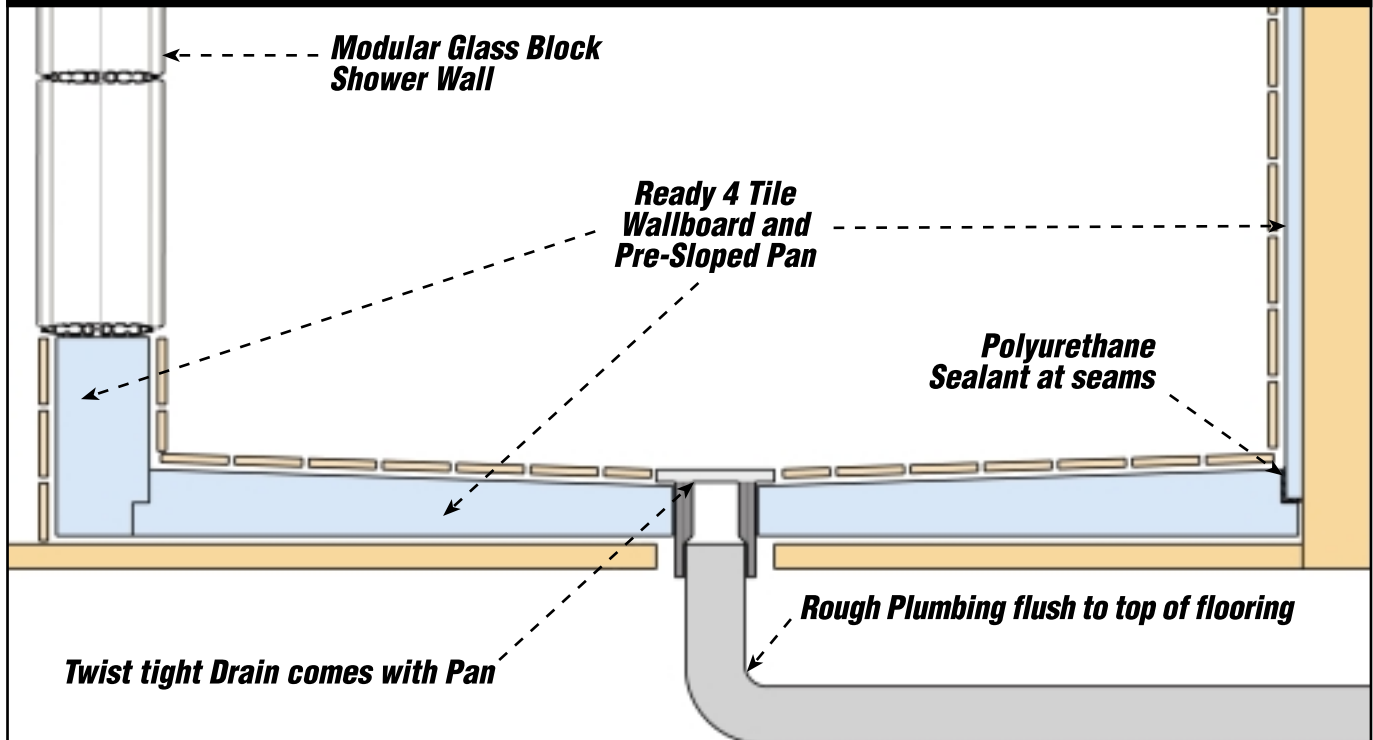

Ready 4 Tile Glass Block Shower Detail

Passes the test of time: These Pans and Wallboard are manufactured in Germany by Wedi® Corp and has had well over 20 years of success as a waterproof substrate.

Huge labor Savings: This product is easy to handle. It cuts with a utility knife or handsaw.

Chemically Inert: The product has no food value to attract Mold or Mildew

Has an R-Value of 4.3: Offers a great thermal value for exterior walls as well as a 30% energy savings for radiant heating systems.

Pan and Wallboard is 100% Waterproof: Tested and demonstrated to be waterproof using ANSI 118-10-1193. With proper treatment of joints, the product forms a waterproof barrier without any additional waterproofing membrane.

What is it? The core consists of 100% waterproof extruded Polystyrene throughout the whole structure. The surface is a polymer-modified mortar, with a texture provided by the fiberglass mesh for a superior tiling surface.

5-Year Limited Warranty: Wedi the Manufacture offers a 5-year limited "no-nonsense warranty, if properly installed by it's recommendations.

Testing: Has been tested according to ASTM and ANSI test methods, approved by ICC Evaluation Reports, considered in the TCA Handbook for ceramic tile installations 2004/2005 and listed by Omega Point.

Ready-4-Tile is a trademark owned by Seattle Glass Block 1-800-829-9419

Ready 4 Tile Glass Block Shower Kits are complete with:

- Custom Shower Pan and Curb with Drain
- Wallboard and Sealant
- Modular Glass Block Walls and All Accessories