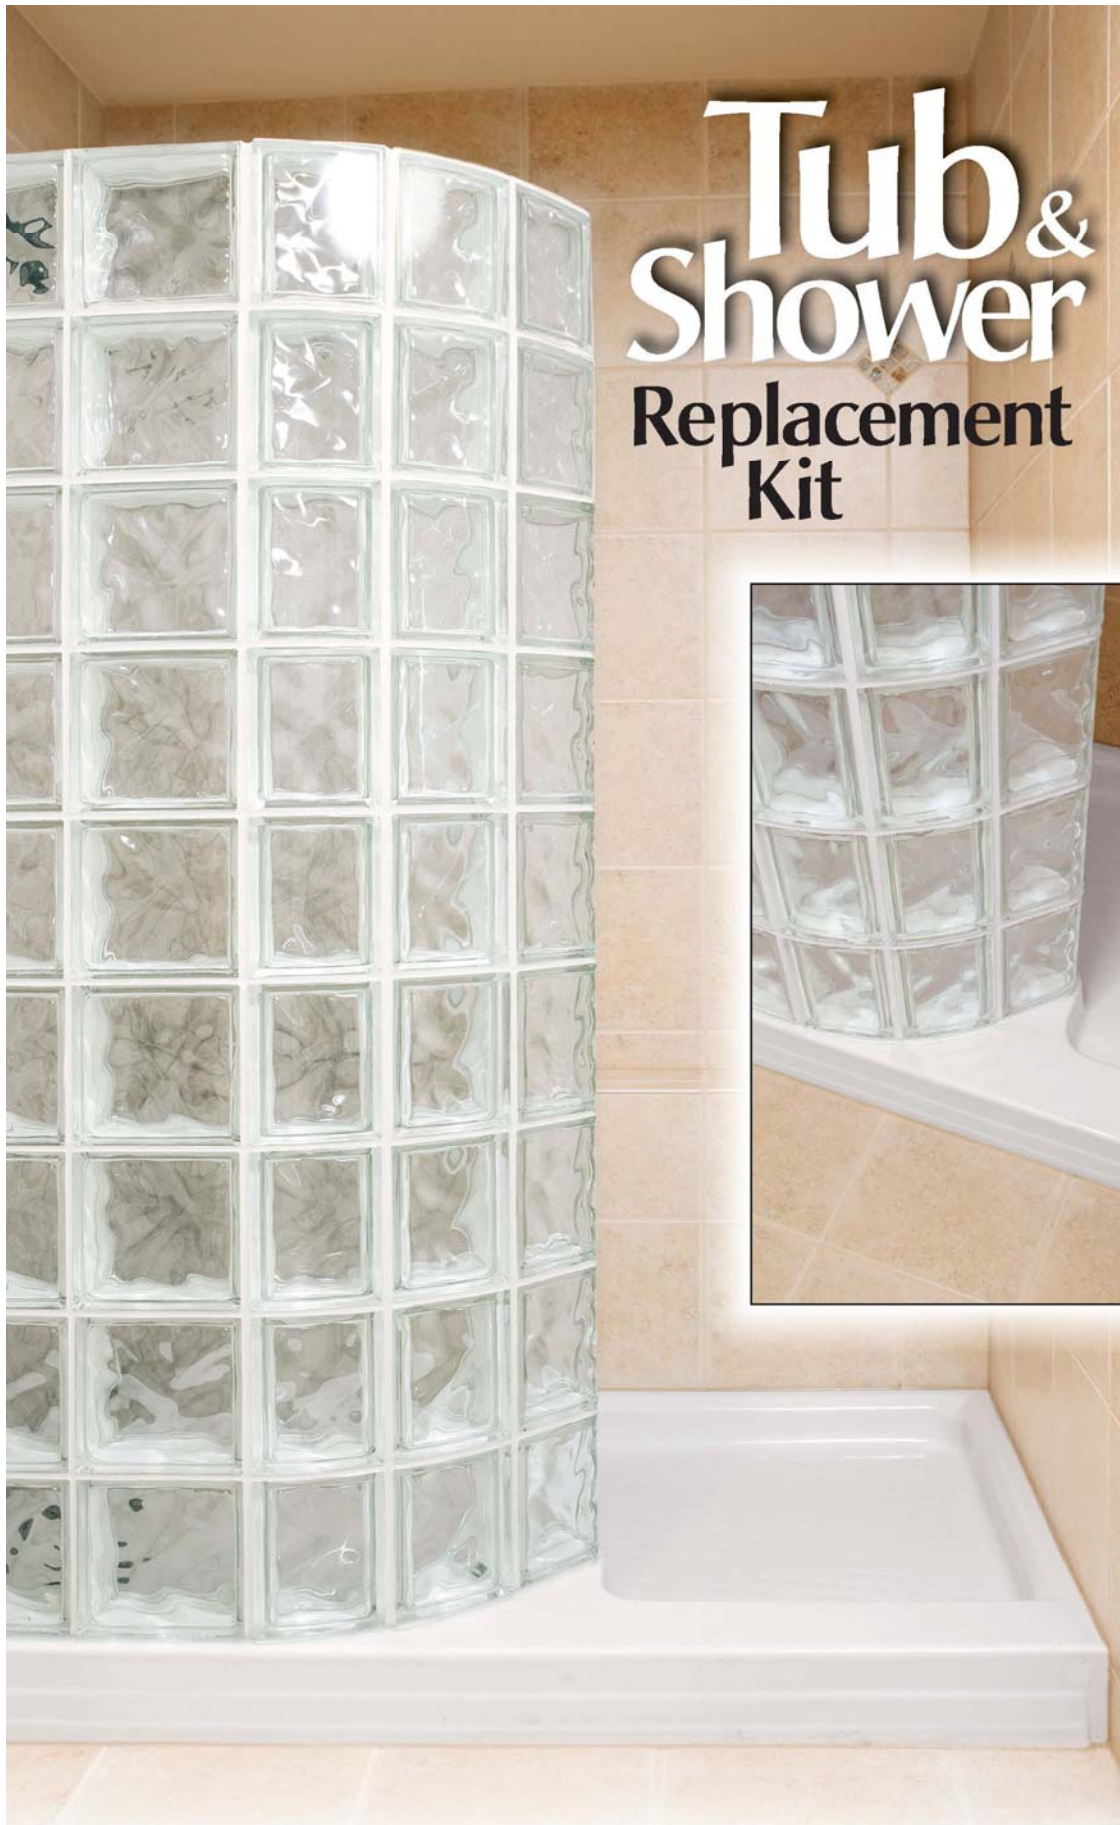

Tub & Shower Replacement Kit

Turn your basic tub or shower into a custom door-less shower with a beautiful radius glass block wall.

Shower pan and glass block wall install in just a few hours.

Tub and Shower Replacement Kit

Glass Block Modular Wall Kit includes:

Assembled Modular Walls with Glass End Caps, Finishing Grout, Anchors, Screws, Shims and Silicone

Shower Pan includes:
Brass No-Caulk Drain

Tub Replacement Floor Plan

Available in right or left entry

Framed Bench Option
For added space if desired

Glass Block Choices

Decora® Icescapes®

Grout Choices

White Biscuit

Glass End Cap Colors

Snow White Biscuit Glass Hue

Acrylic Pan Colors

White Biscuit

10 YEAR LIMITED WARRANTY

Tub and Shower Replacement Kit is guaranteed and warranted by independent fabricators for a period of 10 years - to be free from defect in materials, workmanship and performance. Limitations and conditions available upon request.