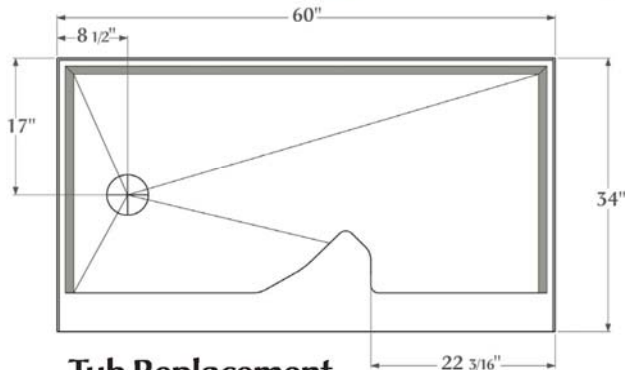

Tub Replacement Floor Plan

Available in right or left entry

Framed Bench Option
For added space if desired