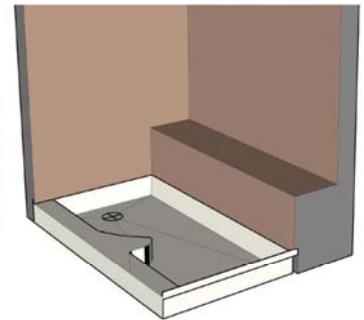

Tub & Shower Replacement Kit

Turn your basic tub or shower into a custom door-less shower with a beautiful radius glass block wall.

Shower pan and glass block wall install in just a few hours.

Tub and Shower Replacement Kit

Glass Block Modular Wall Kit includes:

Assembled Modular Walls with Glass End Caps, Finishing Grout, Anchors, Screws, Shims and Silicone

Shower Pan includes:
Brass No-Caulk Drain

Tub Replacement Floor Plan

Available in right or left entry

Framed Bench Option
For added space if desired

Glass Block Choices

Decora® Icescapes®

Grout Choices

White Biscuit

Glass End Cap Colors

Snow White Biscuit Glass Hue