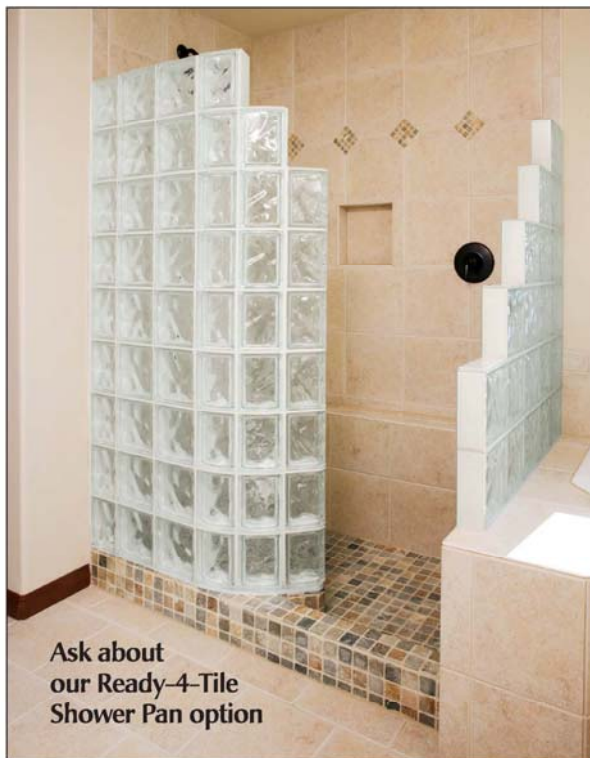

10 YEAR LIMITED WARRANTY

Tub and Shower Replacement Kit is guaranteed and warranted by independent fabricators for a period of 10 years - to be free from defect in materials, workmanship and performance. Limitations and conditions available upon request.

Ask about our Ready-4-Tile Shower Pan option